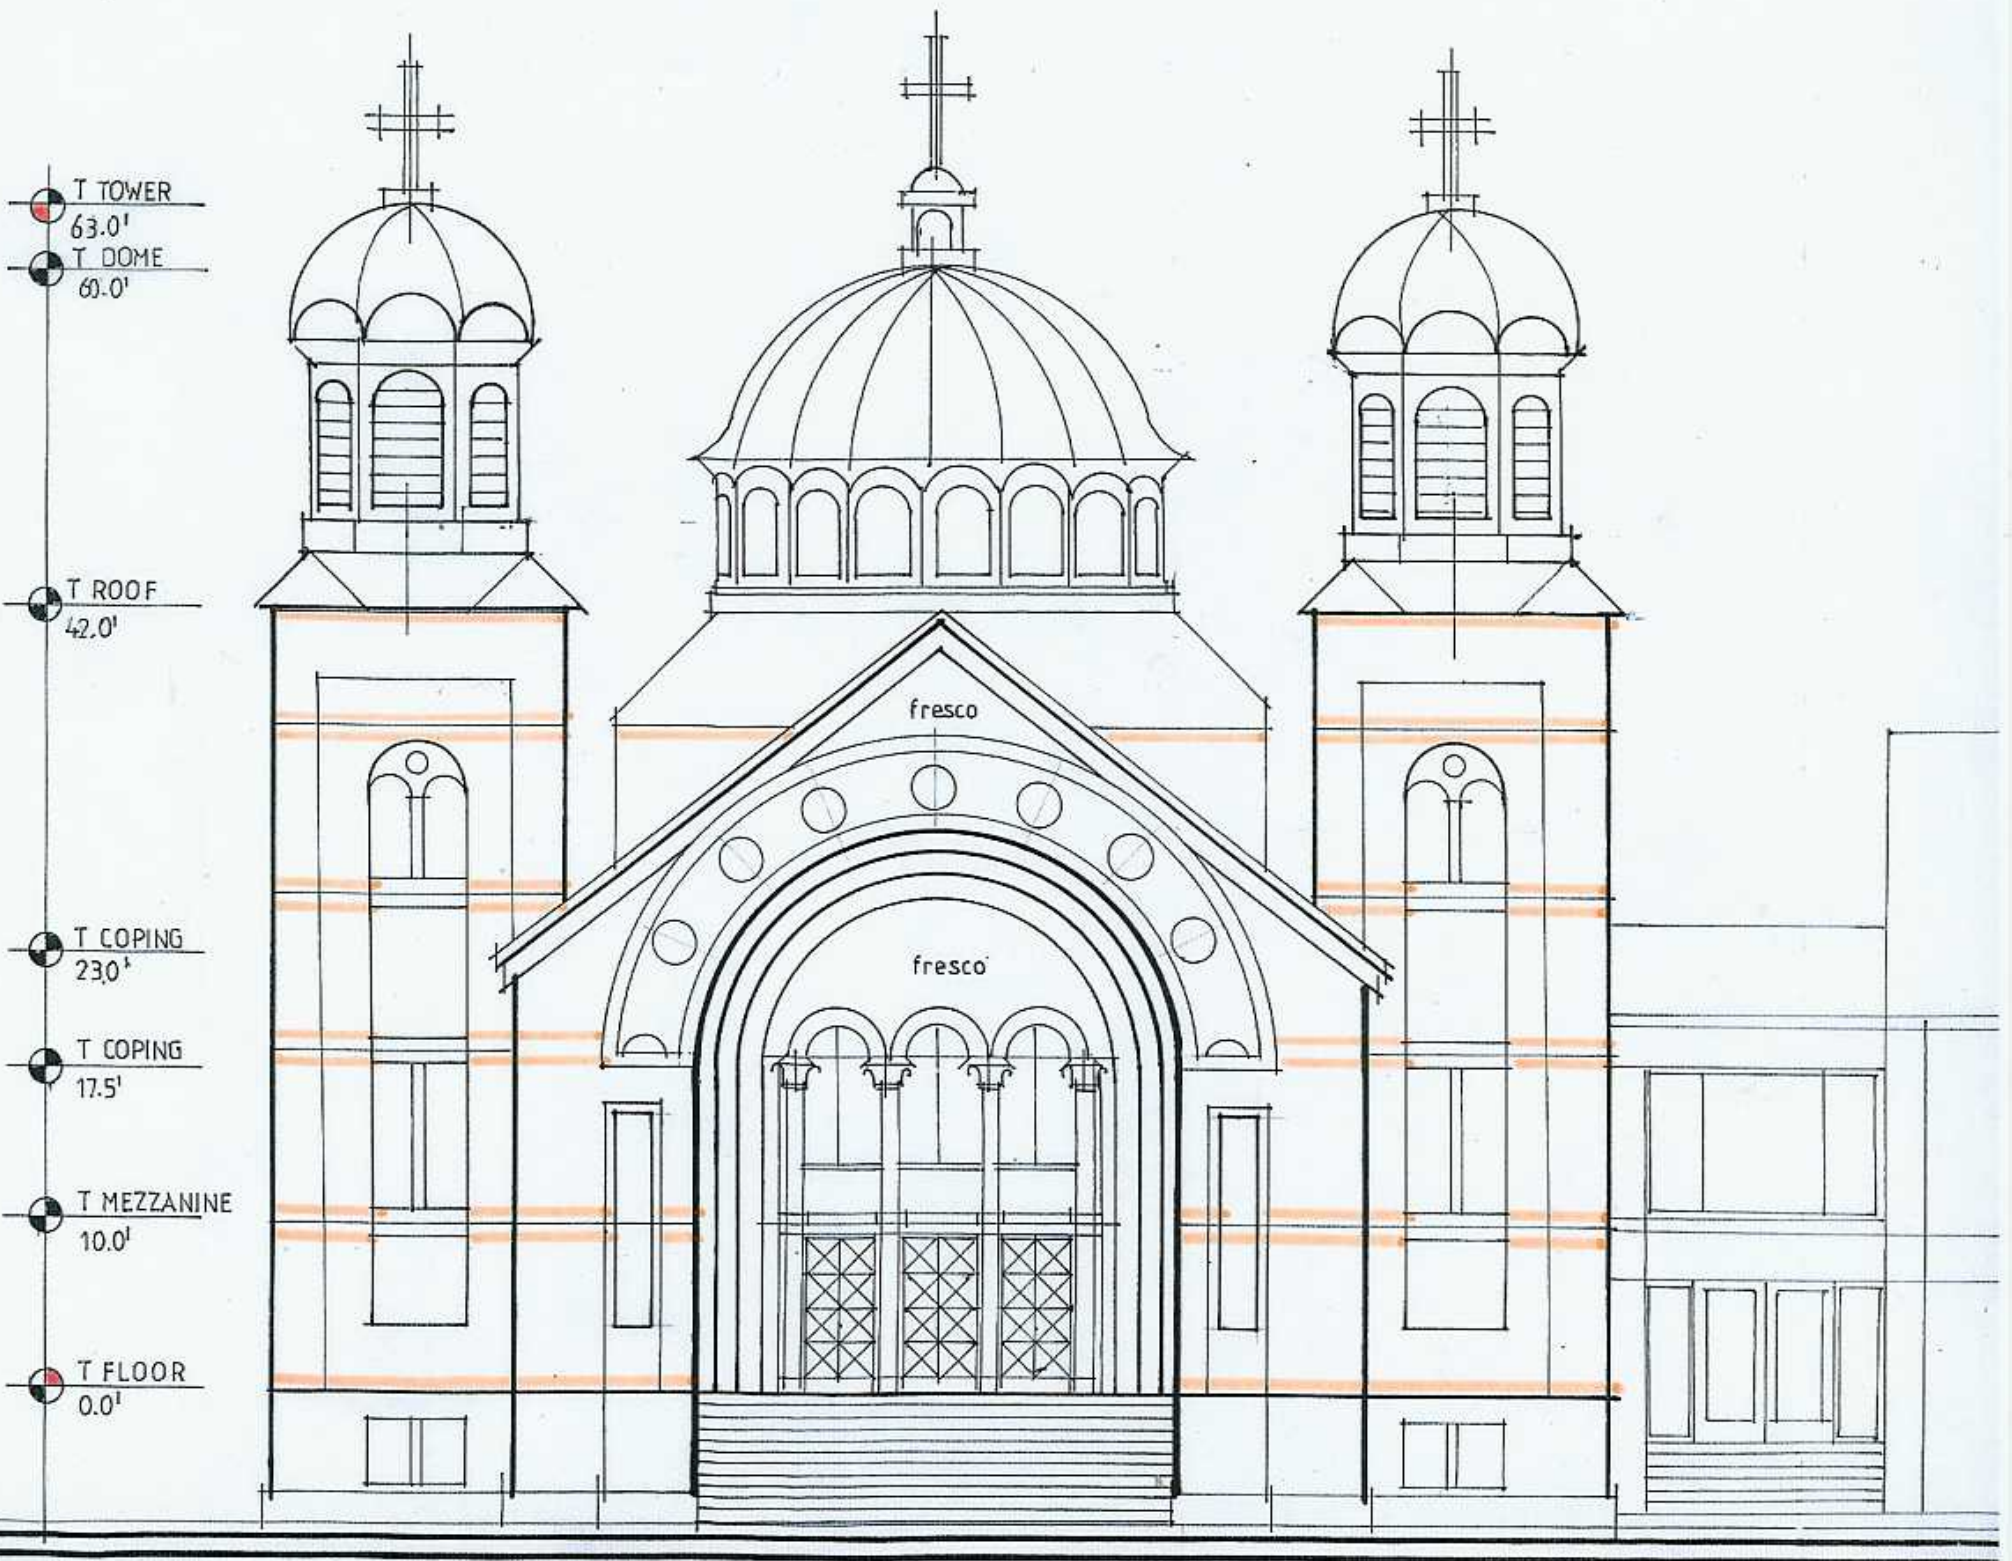

HOLY NATIVITY CHURCH

WEST ELEVATION

SCALE 1/10 1"-10'

7

HOLY NATIVITY CHURCH

SECTION B-B

6

SCALE 1/10 1"-10'

HOLY NATIVITY CHURCH

LOWER LEVEL PLAN
SCALE 1/110 1"=10'