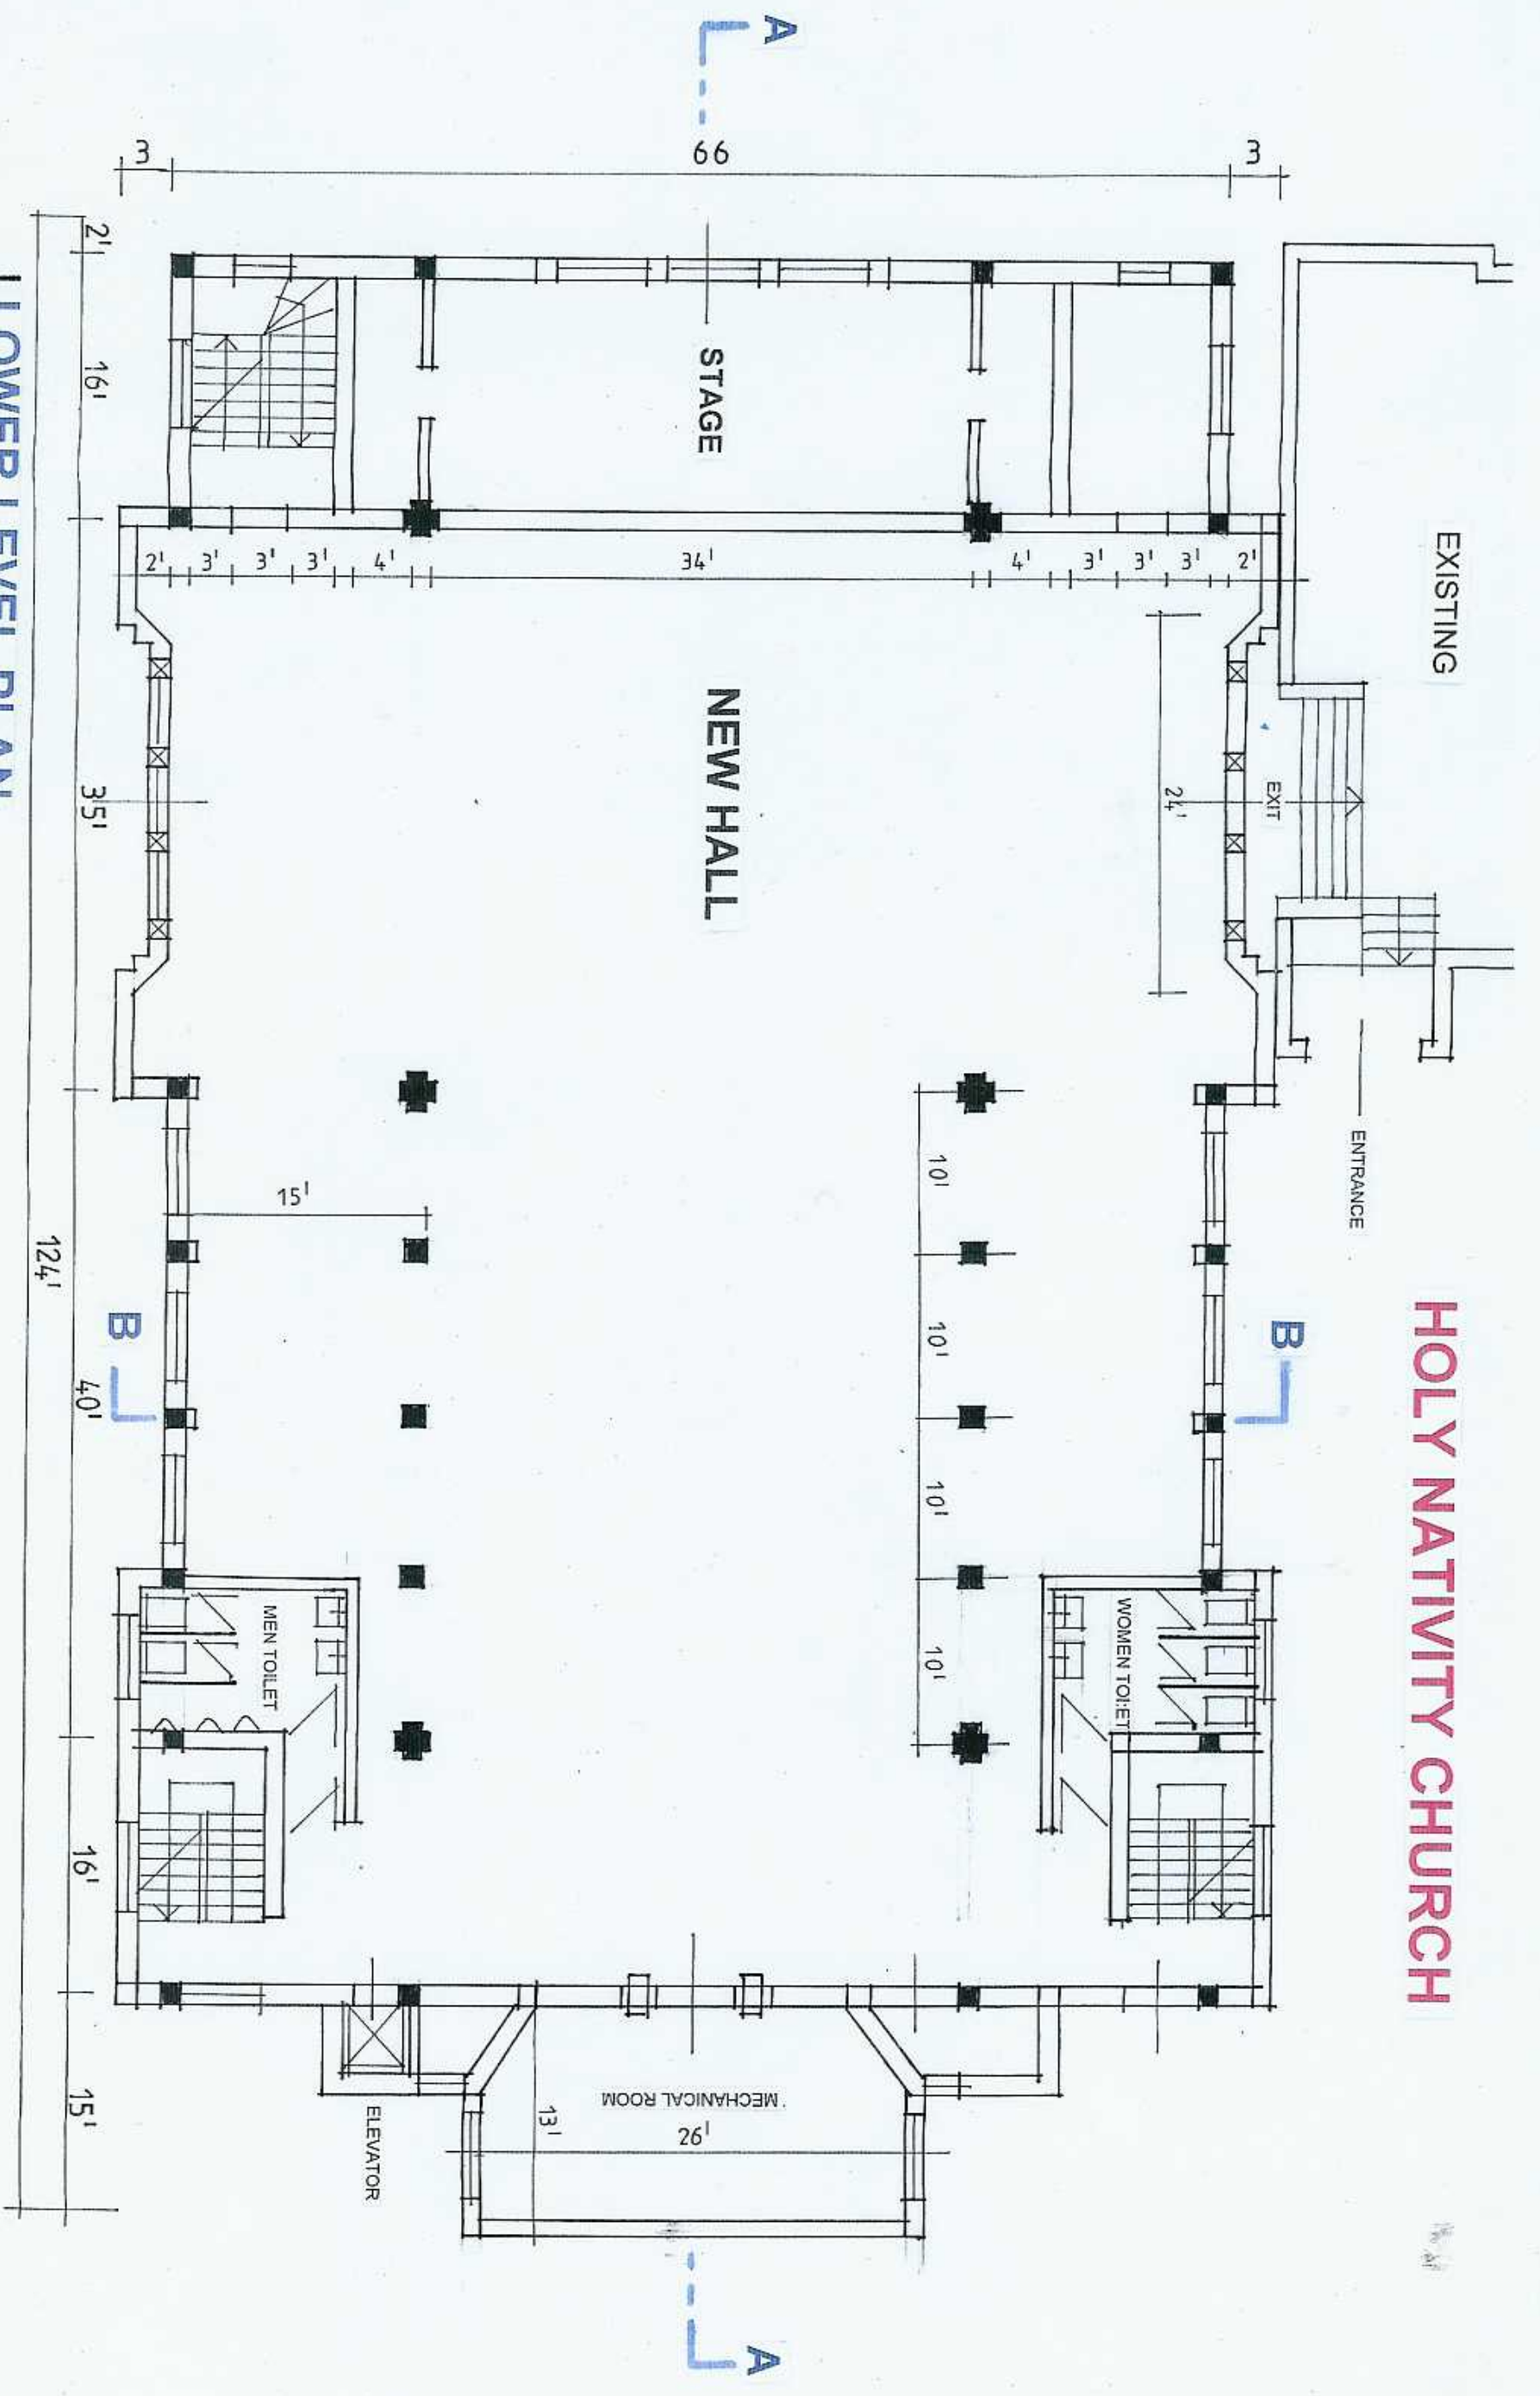

HOLY NATIVITY CHURCH

WEST ELEVATION

SCALE 1/10 1"-10'

7

HOLY NATIVITY CHURCH

SECTION B-B

6

SCALE 1/10 1"-10'

HOLY NATIVITY CHURCH

LOWER LEVEL PLAN
SCALE 1/110 1"=10'