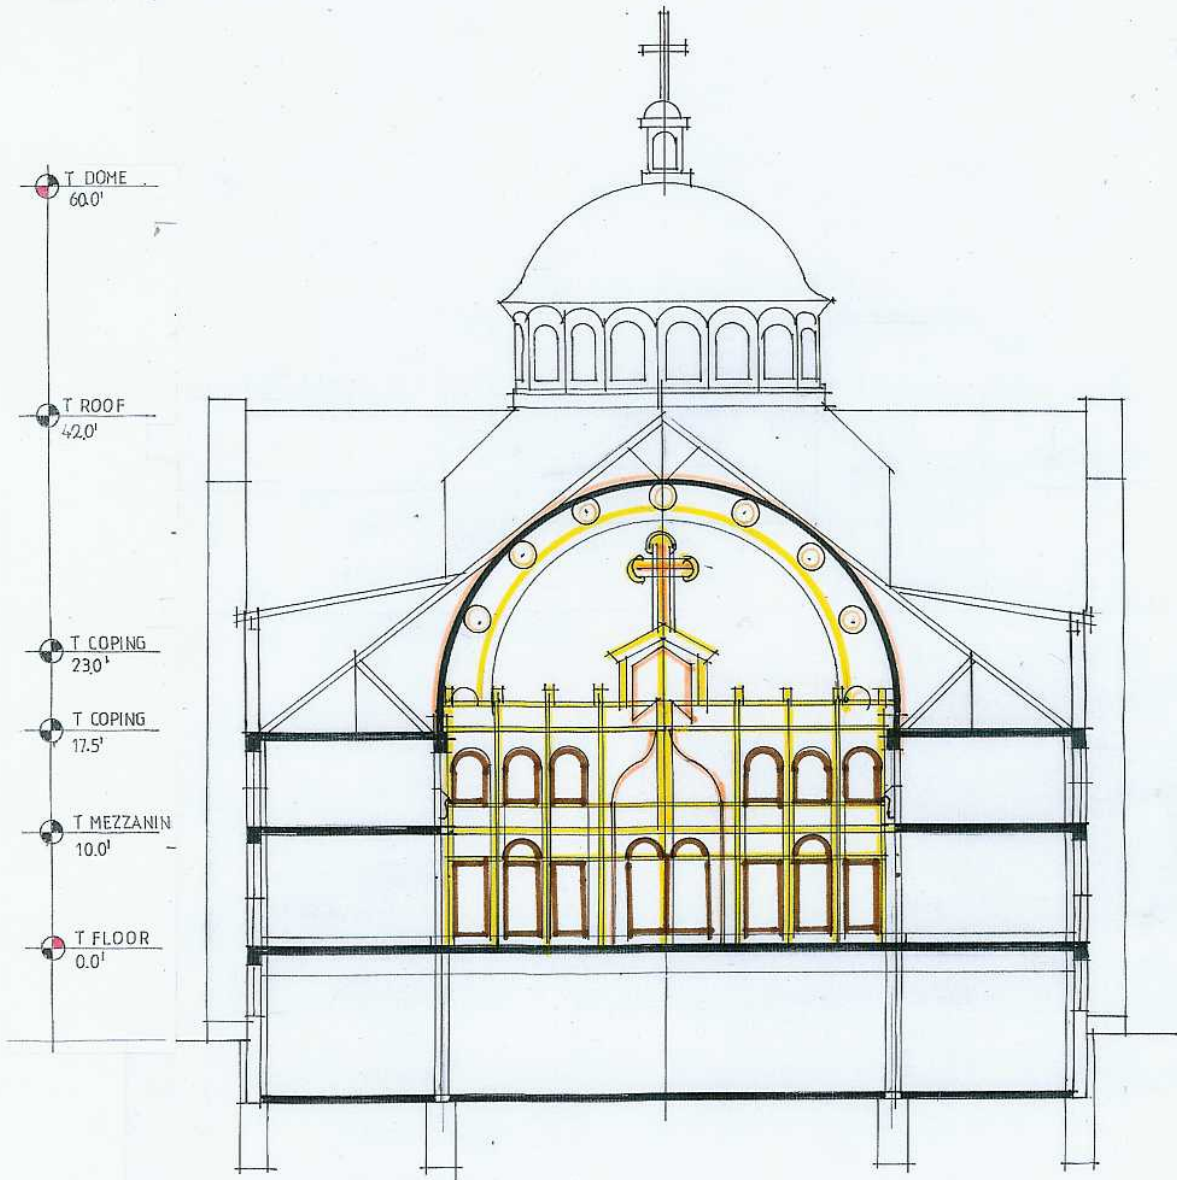

HOLY NATIVITY CHURCH

WEST ELEVATION

SCALE 1/10 1"-10'

7

HOLY NATIVITY CHURCH

SECTION B-B

6

SCALE 1/10 1"-10'

HOLY NATIVITY CHURCH

LOWER LEVEL PLAN
SCALE 1/110 1"=10'